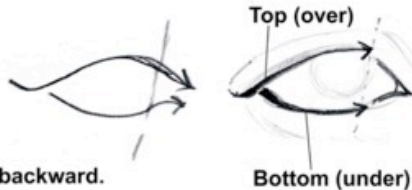

# FACE PATTERNS

By Brandon McKinney

## EYES

Quarter View

\*NOTE Pupil starts to move backward.

Inner Eye Muscles Show Through!

\*NOTE Top of Eye is Pinched, "WIDE" Eye

Change the Angle Of the top eye line for variation and ethnic quality.

SIDE VIEW

\*NOTE Pupil is At the far back

\*NOTE Eye is half covered

Eye Brow Shape/Growth

QUARTER VIEW

Basic Template

Lips get thick to thinner at this angle.

Basic Nose Template

Ear has a '?' shape!

## NOSE LIPS and EARS!

Nose Shape Underneath has the same 'M' shape as the Top of the Lip!

SAME ANGLES!!!