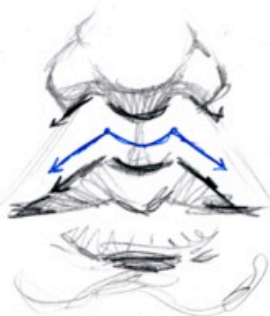

## EYES

Quarter View

\*NOTE Pupil starts to move backward.

Inner Eye Muscles Show Through!

\*NOTE Top of Eye is Pinched, "WIDE" Eye

Change the Angle Of the top eye line for variation and ethnic quality.

SIDE VIEW

\*NOTE Pupil is At the far back

\*NOTE Eye is half covered

Eye Brow Shape/Growth

QUARTER VIEW

Basic Template

Lips get thick to thinner at this angle.

Basic Nose Template

Ear has a '?' shape!

## NOSE LIPS and EARS!

Nose Shape Underneath has the same 'M' shape as the Top of the Lip!

SAME ANGLES!!!