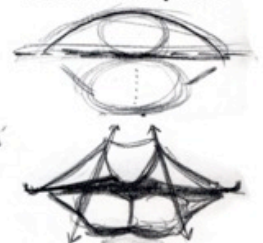

## EYES

Quarter View

\*NOTE Pupil starts to move backward.

Inner Eye Muscles Show Through!

\*NOTE Top of Eye is Pinched, "WIDE" Eye

Change the Angle Of the top eye line for variation and ethnic quality.

SIDE VIEW

\*NOTE Pupil is At the far back

\*NOTE Eye is half covered

Eye Brow Shape/Growth

QUARTER VIEW

Basic Template

Lips get thick to thinner at this angle.

Basic Nose Template

Ear has a '?' shape!

## NOSE LIPS and EARS!

Nose Shape Underneath has the same 'M' shape as the Top of the Lip!

SAME ANGLES!!!