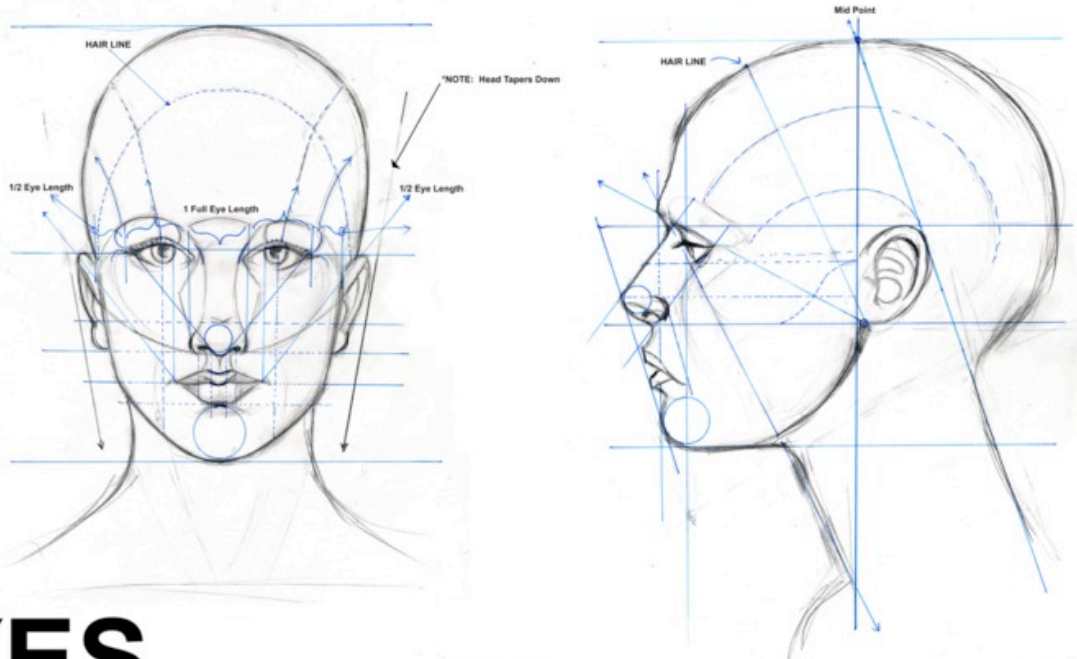

# FACE PATTERNS

By Brandon McKinney

## EYES

Quarter View

\*NOTE Pupil starts to move backward.

Inner Eye Muscles Show Through!

\*NOTE Top of Eye is Pinched, "WIDE" Eye

Change the Angle Of the top eye line for variation and ethnic quality.

SIDE VIEW

\*NOTE Pupil is At the far back

\*NOTE Eye is half covered

Eye Brow Shape/Growth

QUARTER VIEW

Basic Template

Lips get thick to thinner at this angle.

Basic Nose Template

Ear has a '?' shape!

## NOSE LIPS and EARS!

Nose Shape Underneath has the same 'M' shape as the Top of the Lip!

SAME ANGLES!!!