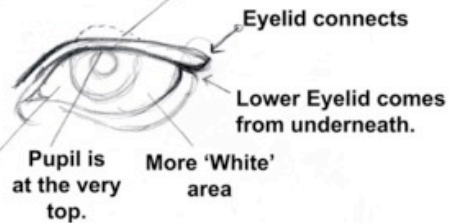

## EYES

Quarter View

\*NOTE Pupil starts to move backward.

Inner Eye Muscles Show Through!

\*NOTE Top of Eye is Pinched, "WIDE" Eye

Change the Angle Of the top eye line for variation and ethnic quality.

SIDE VIEW

\*NOTE Pupil is At the far back

\*NOTE Eye is half covered

Eye Brow Shape/Growth

QUARTER VIEW

Basic Template

Lips get thick to thinner at this angle.

Basic Nose Template

Ear has a '?' shape!

## NOSE LIPS and EARS!

Nose Shape Underneath has the same 'M' shape as the Top of the Lip!

SAME ANGLES!!!