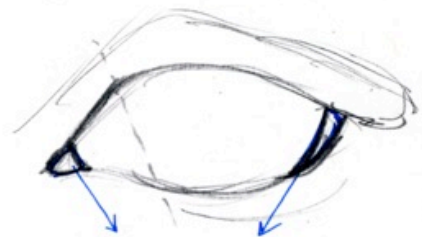

# FACE PATTERNS

By Brandon McKinney

## EYES

Quarter View

\*NOTE Pupil starts to move backward.

Inner Eye Muscles Show Through!

\*NOTE Top of Eye is Pinched, "WIDE" Eye

Change the Angle Of the top eye line for variation and ethnic quality.

SIDE VIEW

\*NOTE Pupil is At the far back

\*NOTE Eye is half covered

Eye Brow Shape/Growth

QUARTER VIEW

Basic Template

Lips get thick to thinner at this angle.

Basic Nose Template

Ear has a '?' shape!

## NOSE LIPS and EARS!

Nose Shape Underneath has the same 'M' shape as the Top of the Lip!

SAME ANGLES!!!